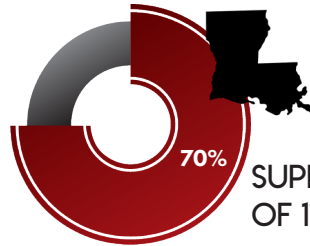

QLF[®] Quick Facts

485
RAIL CARS

FOUNDED **1977**
TEAM DRIVEN - CUSTOMER FOCUSED
BUILT TO LAST

UTILIZE 70%
OF THE
LOUISIANA
MOLASSES
SUPPLY THROUGH 7
OF 11 SUGAR MILLS

25
BARGES

Three black silhouettes of barges, stacked vertically.

15 MANUFACTURING
FACILITIES

130
TRUCKS DELIVERING
FINISHED PRODUCT

1,208,777
TOTAL TONS OF PRODUCT
IN 2022

SOLD IN

39
STATES

QLF Tons/Sales Volume

QLF[®]
QUALITY LIQUID
FEEDS
www.qlf.com