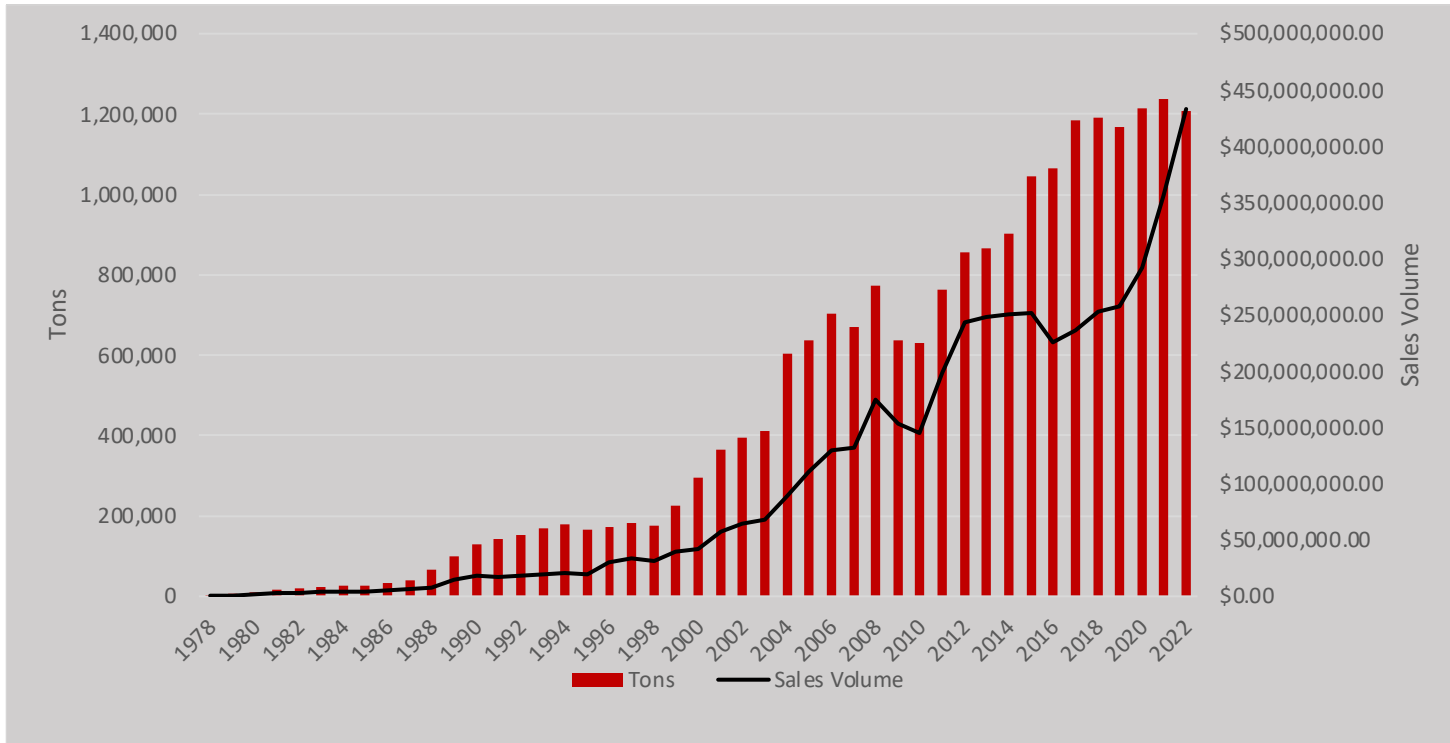

QLF[®] Quick Facts

485
RAIL CARS

FOUNDED **1977**
TEAM DRIVEN - CUSTOMER FOCUSED
BUILT TO LAST

UTILIZE 70%
OF THE
LOUISIANA
MOLASSES
SUPPLY THROUGH 7
OF 11 SUGAR MILLS

25
BARGES

Three black silhouettes of barges, stacked vertically.

15 MANUFACTURING
FACILITIES

130
TRUCKS DELIVERING
FINISHED PRODUCT

1,208,777
TOTAL TONS OF PRODUCT
IN 2022

SOLD IN

39
STATES

QLF Tons/Sales Volume

QLF[®]
QUALITY LIQUID
FEEDS
www.qlf.com